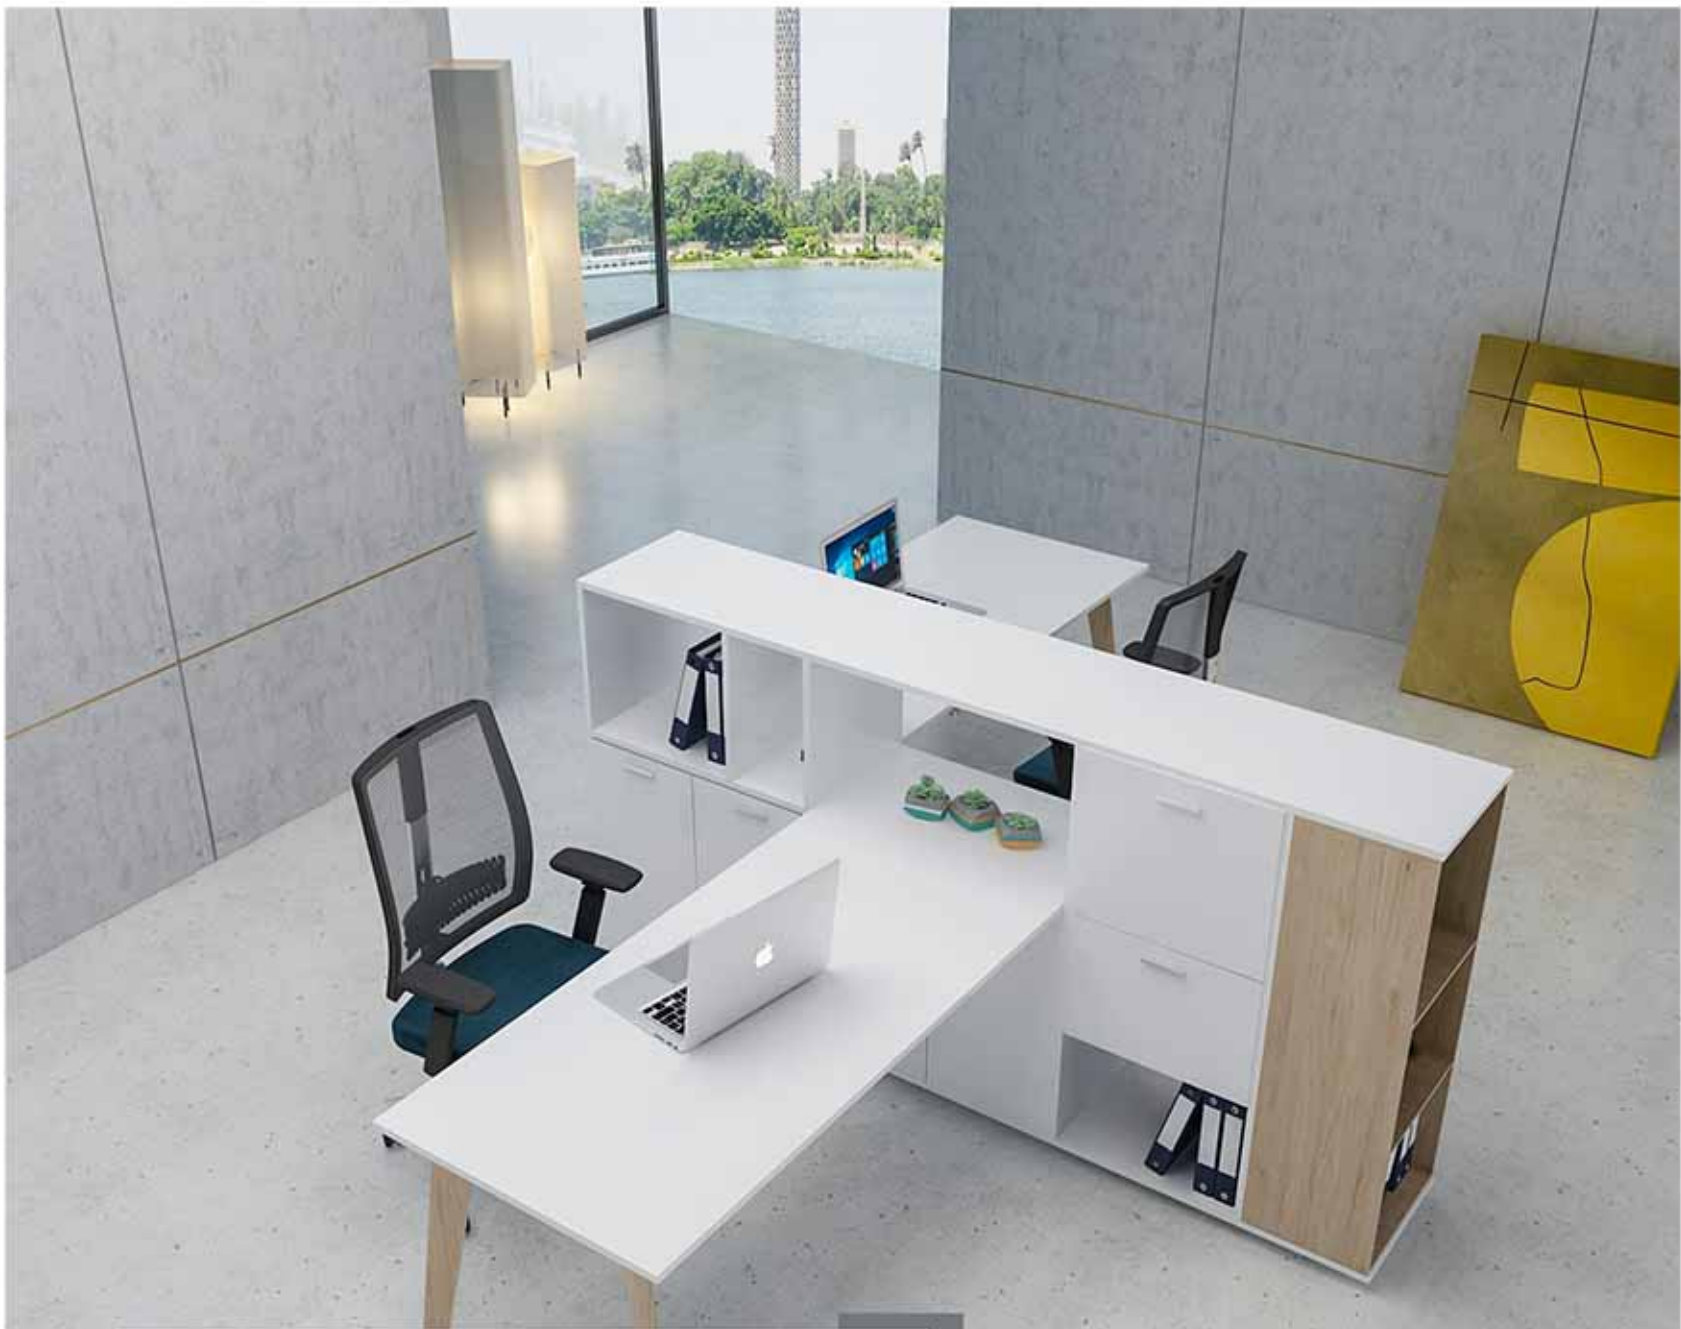

Sinatrod

FUTURE
OFFICE FURNITURE

FUTUREEGYPT.COM

Sinatra

“Single Desk
with Side
Unit,”

Sinatra

Easy of access to workstation from all sides
Designed to an efficient use of space to enhance the overall work environment.

“ Meeting Table ”

Product Specifications

Desks

Desk with side unit

Code	L	W	H
TB SNW 15R	1500	1600	735
TB SNW 17R	1700	1600	735
TB SNW 19R	1900	1600	735
TB SNW 210R	2100	1600	735

Desk with side unit

Code	L	W	H
TB SNW 15L	1500	1600	735
TB SNW 17L	1700	1600	735
TB SNW 19L	1900	1600	735
TB SNW 210L	2100	1600	735