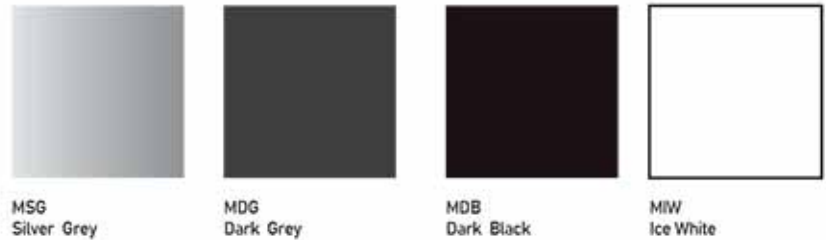

Application: Office Desks, Drawers, Cabinet and Credenza.

SOLID LAMINATES

Application : Office Desks ,Drawers ,Cabinet and Credenza.

CHASSIS METAL COLOR & CLICK COVER COLOR

FUTURE

OFFICE FURNITURE

Showroom: