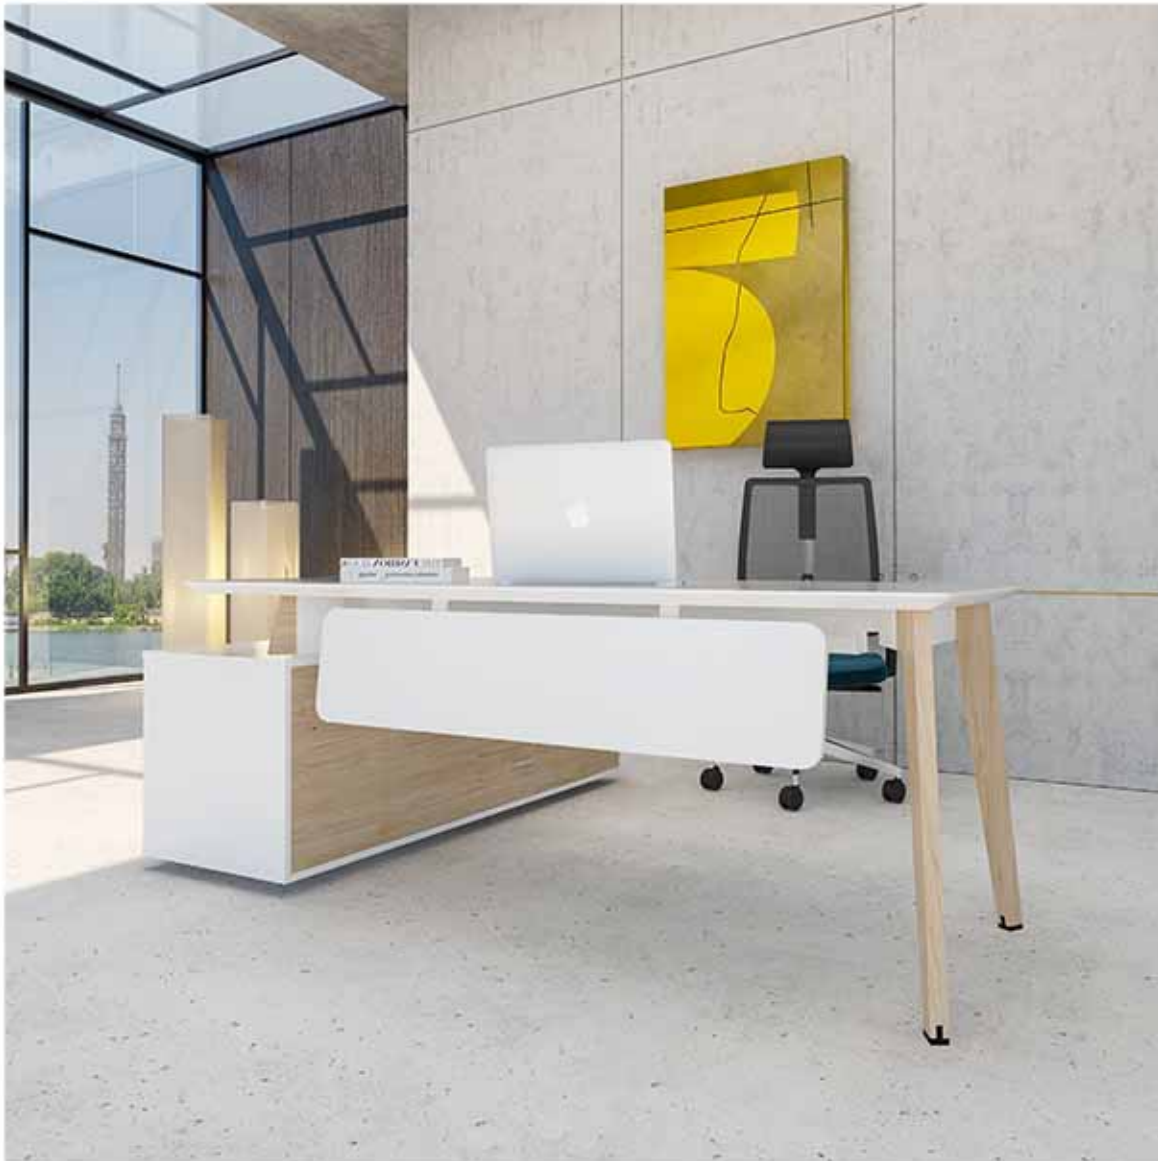

Sinatrod

FUTURE
OFFICE FURNITURE

FUTUREEGYPT.COM

Sinatra

“Single Desk
with Side
Unit,”

Sinatra

Easy of access to workstation from all sides
Designed to an efficient use of space to enhance the overall work environment.

“ Meeting Table ”

Product Specifications

Desks

Desk with side unit

Code	L	W	H
TB SNW 15R	1500	1600	735
TB SNW 17R	1700	1600	735
TB SNW 19R	1900	1600	735
TB SNW 210R	2100	1600	735

Desk with side unit

Code	L	W	H
TB SNW 15L	1500	1600	735
TB SNW 17L	1700	1600	735
TB SNW 19L	1900	1600	735
TB SNW 210L	2100	1600	735